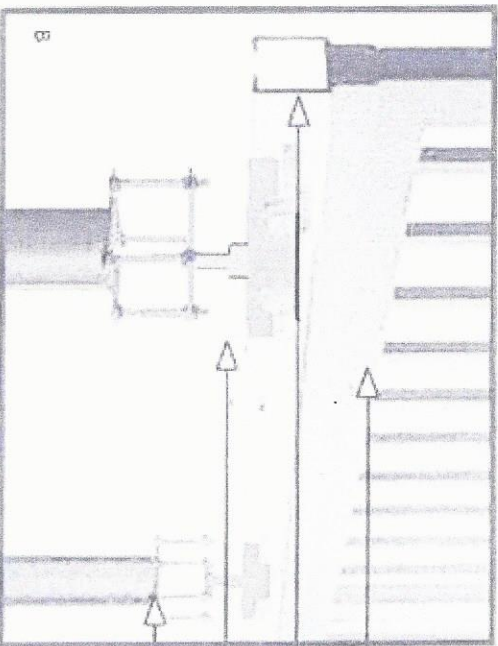

- Cross Member support
- 3" Guide Posts
- Upper Guide Roller
- UL-325 Compliant

- Gate Bottom Member
- IGD Bottom Track
- IGD Truck Assembly
- 4" Post in Concrete